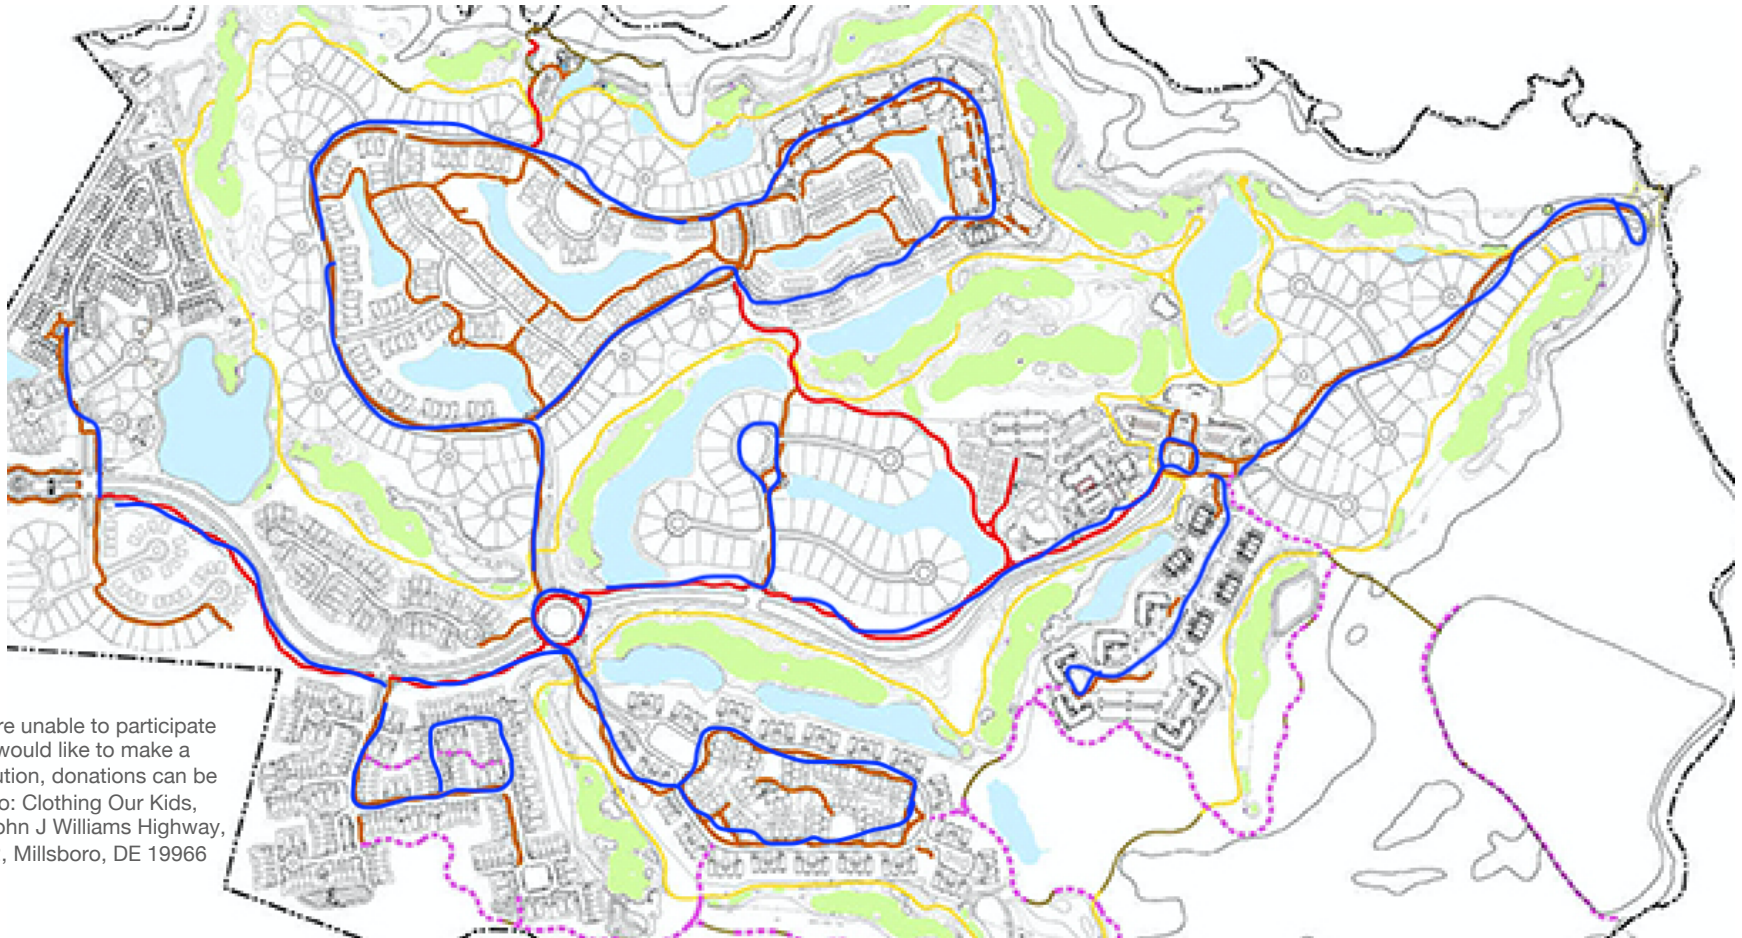

Kruisin For Kids

Sunday September 27th, 2020*

**Encourage your neighbors to come out and support
Clothing Our Kids along the parade route!**

If you are unable to participate and would like to make a contribution, donations can be sent to: Clothing Our Kids, 26582 John J Williams Highway, Suite 2, Millsboro, DE 19966

Parade Route Map

Appx 10 miles, 50 minutes

Starts at Clubhouse, and head through Windswept.

From WS to The Sanctuary and on into Lakeside.

Then into Marina Bay Circle, then down Esplanade to Sailside; exit Sailside to Esplanade and into Conservancy, then Veranda and then back to Lakeside Village for the tailgate party.